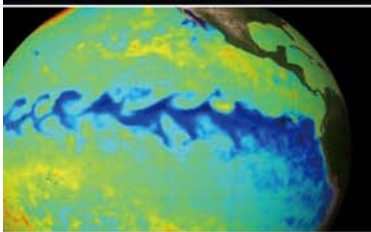

Now available from Loch Ness Productions!

KENJI WILLIAMS PRESENTS

BELLA GAIA®

BEAUTIFUL EARTH
A POETIC VISION OF EARTH FROM SPACE

**“BELLA GAIA transported me back into orbit, to feel the
Beauty and Power of the Earth.”**

- John Grunsfeld (NASA Astronaut, Spacewalker)

Distributed by
**LOCH NESS
PRODUCTIONS**

www.bellagaia.com

**DENVER MUSEUM OF
NATURE & SCIENCE**