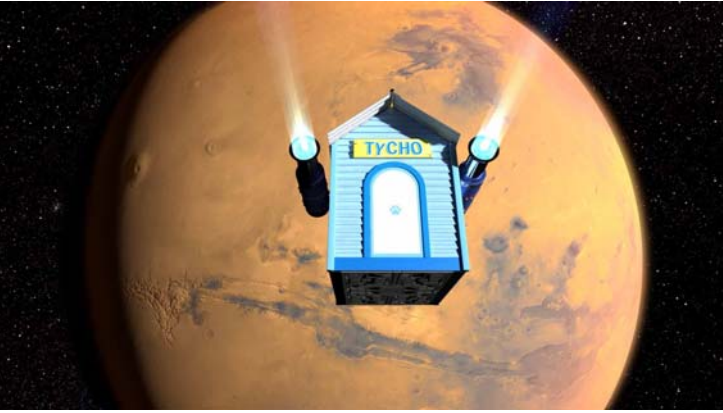

TYCHO GOES TO MARS

Distributed by
**Loch Ness
PRODUCTIONS**

**MELBOURNE
PLANETARIUM**

Tycho Goes To Mars

Tycho, our favorite cheeky dog with a knack for getting into trouble, is now blasting off to discover the red planet Mars!

Join Tycho on an adventure to learn all about the major features of Mars, including the ancient volcano Olympus Mons and the canyons of the Valles Marineris.

Tycho is in search of water to fly his steam-powered space kennel back home. But how will he find water on Mars, when it looks so cold, dusty and dry?

Luckily, he discovers a new friend, Oppy, who is all too eager to help. Oppy – the NASA rover, Opportunity – has lots of experience exploring Mars and hunting for water. She is thrilled to share her knowledge of the red planet with a fellow space explorer.