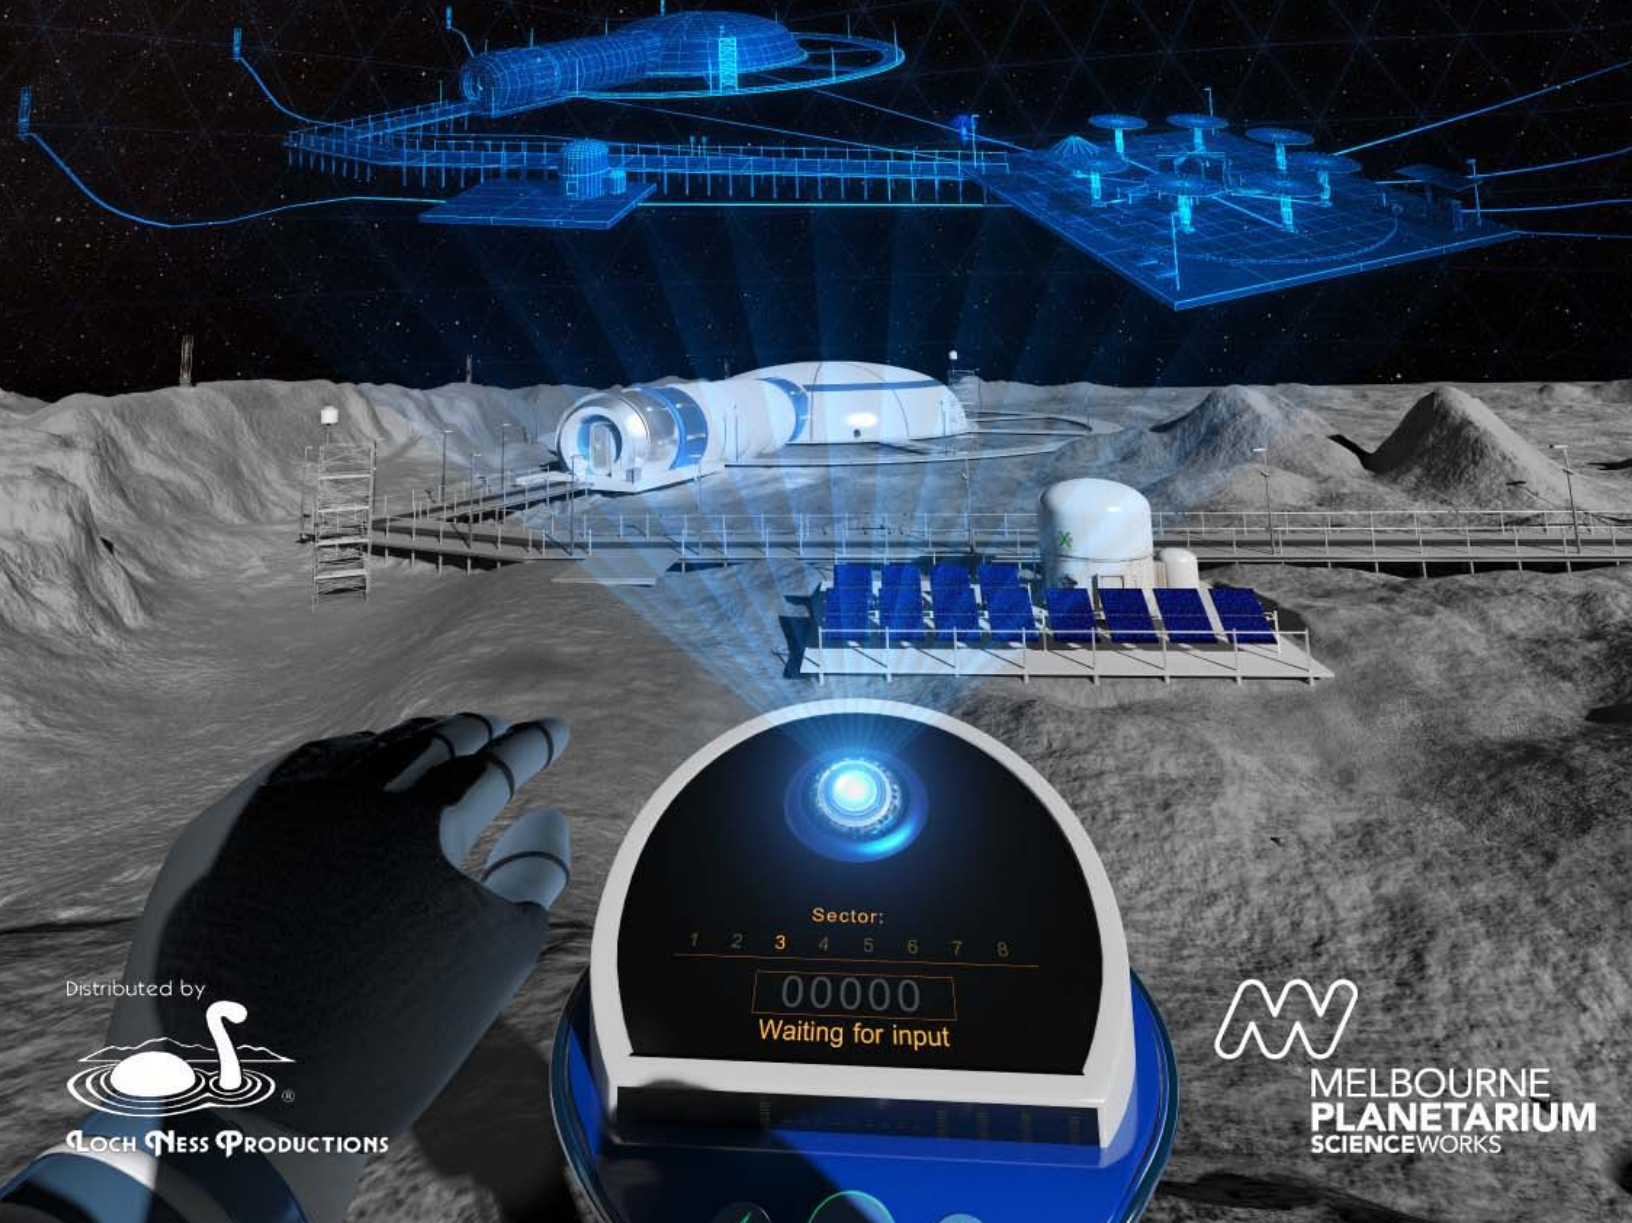

MOON BASE ONE

Distributed by

LOCH NESS PRODUCTIONS

MELBOURNE
PLANETARIUM
SCIENCEWORKS

Moonbase ONE

The Moon has always captivated humanity, inspiring us to leave the world behind and venture into space. Come on an amazing adventure as we strive to understand our magnificent neighbor — the Moon.

Taking place on the night of a full Moon, we join a Virtual Reality games developer as she struggles to work out what's wrong with her new game. It's set on the Moon and it's all based on real science.

The game is due for launch, but there's a bug. Could the problem have something to do with the phases of the Moon, or how it was formed?

This planetarium show draws attention to our magnificent neighbor, the Moon. How did the Earth end up with such a large Moon?

The show features stunning visualizations of the Moon's violent formation and captures the achievements of lunar exploration during the Apollo era. Engaging graphics model and demystify natural phenomena such as eclipses and the changing phases of the Moon.