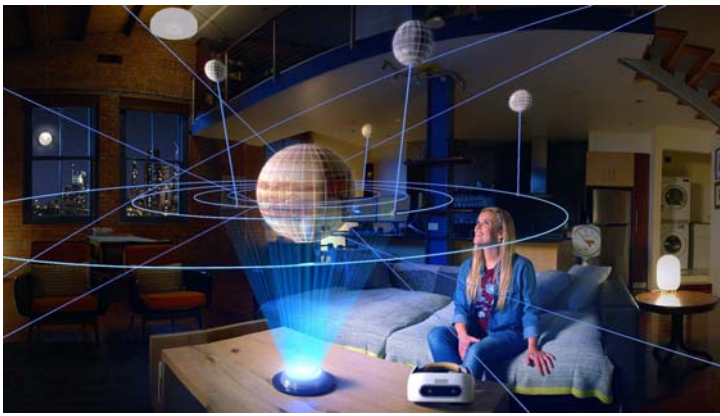

MOON BASE ONE

Distributed by

LOCH NESS PRODUCTIONS

MELBOURNE
PLANETARIUM
SCIENCEWORKS

Moonbase ONE

The Moon has always captivated humanity, inspiring us to leave the world behind and venture into space. Come on an amazing adventure as we strive to understand our magnificent neighbor — the Moon.

Taking place on the night of a full Moon, we join a Virtual Reality games developer as she struggles to work out what's wrong with her new game. It's set on the Moon and it's all based on real science.

The show features stunning visualizations of the Moon's violent formation and captures the achievements of lunar exploration during the Apollo era. Engaging graphics model and demystify natural phenomena such as eclipses and the changing phases of the Moon.

The Moon has a great effect on our planet, and very possibly contributed to the development of life here on Earth. **Moonbase ONE** is an opportunity for audiences to overcome common misconceptions and see the Moon as part of our culture, our history and our scientific endeavor.