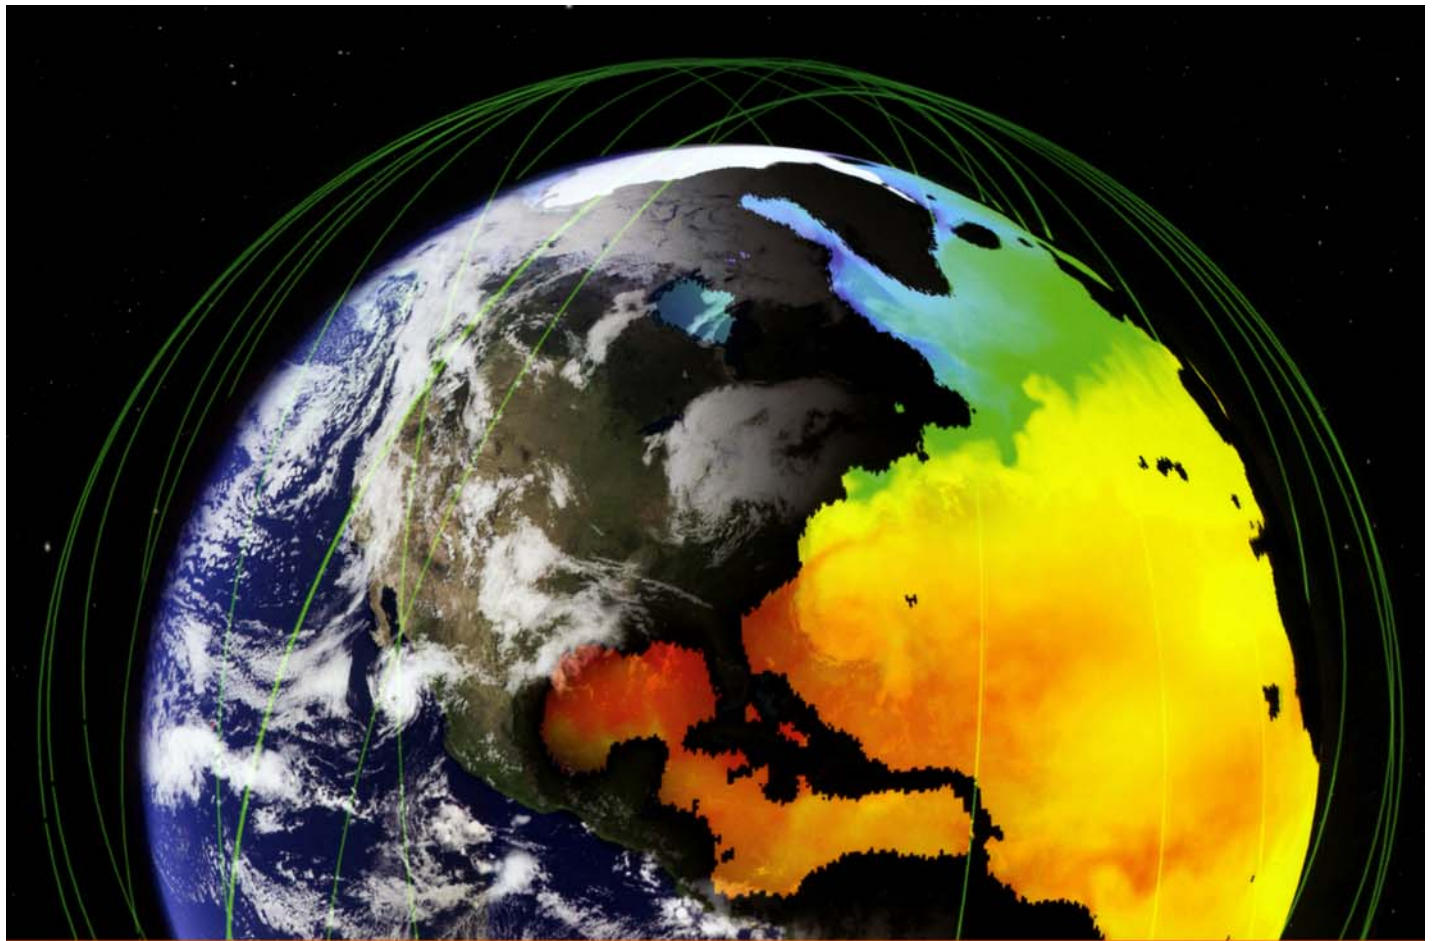

Now available from Loch Ness Productions!

FRAGILE PLANET

Travel 120 million light-years to rediscover home

NARRATED BY
Sigourney Weaver

Distributed by:

**LOCH NESS
PRODUCTIONS**

**CALIFORNIA
ACADEMY OF
SCIENCES**