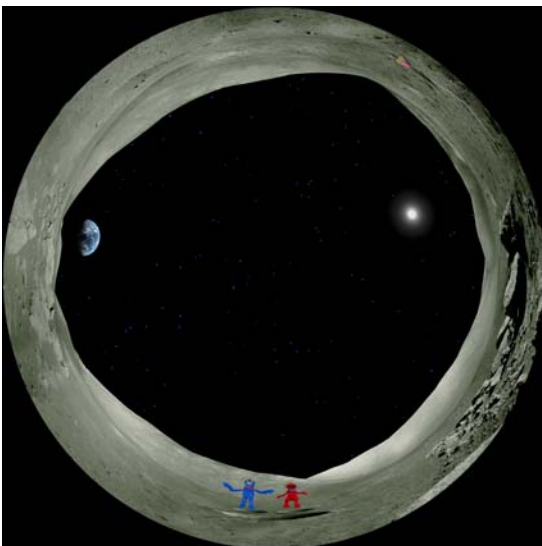

Running time: **27 minutes**   Suitable for: **Family audiences**
Information about: **Sun, Moon, stars**   Year of production: **2008**

Public performance of this show requires the signing of a License Agreement.

<i>One World, One Sky</i>			
MOVIE SIZE	For systems projecting circles that are:	10-YEAR LICENSE	PRODUCT CODE
SMALL	smaller than 1300 pixels	$3,500	ADL3-S
MEDIUM	1300 to 2000 pixels (or prewarped)	$5,250	ADL3-M
LARGE	2000 to 3000 pixels	$9,000	ADL3-L
X-LARGE	larger than 3000 pixels	$11,000	ADL3-X
SLICED	sliced for multiple projectors	$13,500	ADL3-G

PRICES INCLUDE encoding/formatting and slicing for most full-dome systems. Contact us for details.

LOCH NESS PRODUCTIONS P. O. BOX 924 NEDERLAND, COLORADO 80466 USA
Phone: +1 303 642 7250 Fax: +1 303 642 7249 Toll-free: 1-888-4-NESSIE
Email: info@lochnessproductions.com Web site: www.lochnessproductions.com

Revised 22 May 2017