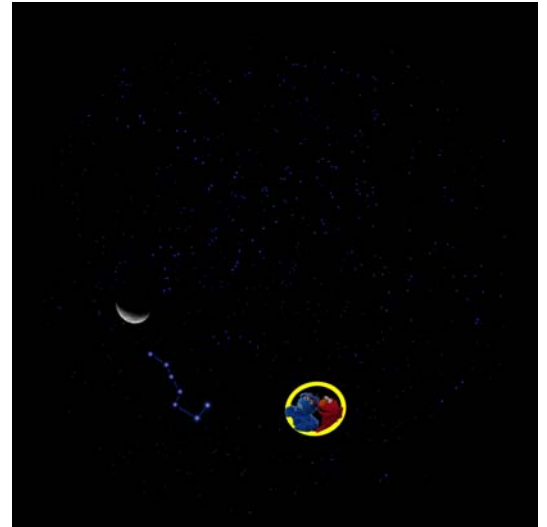

Running time: **27 minutes**   Suitable for: **Family audiences**
Information about: **Sun, Moon, stars**   Year of production: **2008**

Public performance of this show requires the signing of a License Agreement.

<i>One World, One Sky</i>			
MOVIE SIZE	For systems projecting circles that are:	10-YEAR LICENSE	PRODUCT CODE
SMALL	smaller than 1300 pixels	$3,500	ADL3-S
MEDIUM	1300 to 2000 pixels (or prewarped)	$5,250	ADL3-M
LARGE	2000 to 3000 pixels	$9,000	ADL3-L
X-LARGE	larger than 3000 pixels	$11,000	ADL3-X
SLICED	sliced for multiple projectors	$13,500	ADL3-G

PRICES INCLUDE encoding/formatting and slicing for most full-dome systems. Contact us for details.

LOCH NESS PRODUCTIONS P. O. BOX 924 NEDERLAND, COLORADO 80466 USA
Phone: +1 303 642 7250 Fax: +1 303 642 7249 Toll-free: 1-888-4-NESSIE
Email: info@lochnessproductions.com Web site: www.lochnessproductions.com

Revised 22 May 2017