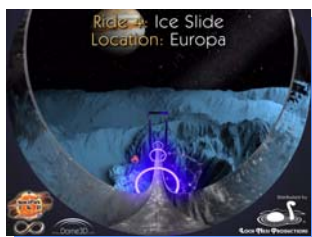

© 2014 Dome3D LLC

SpacePark360: Infinity

More out-of-this-world theme park rides,
at more exotic locales — and more
rockin' new Geodesium music!

SpacePark360: Infinity is an amazing immersive entertainment show for full-dome theaters — an amusement park with its rides placed throughout the solar system, and beyond. It's an E-Ticket ride of astronomical proportions, building on the success of its predecessor show, *SpacePark360: Geodesium Edition*. Even if you're a theme park ride aficionado, you'll marvel at the scale of these monumental rides... set on such amazing out-of-this-world locations.

SpacePark360: Infinity is a collaboration of two cosmically creative companies: Dome3D and Loch Ness Productions. Each individual ride begins on the bridge of a futuristic spaceship that's transporting you on your tour of the solar system. The ship's monitor screens display some quick facts about the location and the attraction; the ride is previewed as a "wire-frame" model, so you'll get an idea of what's in store for you. The transporter doors iris open... and away we go!

For more adventurous programmers, the full-length show provides a unique, new alternative to offer those late-night light show crowds looking for the latest "eXtreme eXperience". It provides an introductory "glamour pass" of the SpacePark360 transport ship, which then segues into the first ride. The rest of the rides follow in sequential order, but rather than having a flash of credits at the end of each one (as the individual ride movies have), they're all in one extended finale sequence, which segues from the last ride.