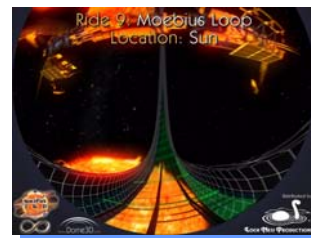

© 2014 Dome3D LLC

SpacePark360: Infinity

More out-of-this-world theme park rides,
at more exotic locales — and more
rockin' new Geodesium music!

SpacePark360: Infinity is an amazing immersive entertainment show for full-dome theaters — an amusement park with its rides placed throughout the solar system, and beyond. It's an E-Ticket ride of astronomical proportions, building on the success of its predecessor show, *SpacePark360: Geodesium Edition*. Even if you're a theme park ride aficionado, you'll marvel at the scale of these monumental rides... set on such amazing out-of-this-world locations.

SpacePark360: Infinity is a collaboration of two cosmically creative companies: Dome3D and Loch Ness Productions. Each individual ride begins on the bridge of a futuristic spaceship that's transporting you on your tour of the solar system. The ship's monitor screens display some quick facts about the location and the attraction; the ride is previewed as a "wire-frame" model, so you'll get an idea of what's in store for you. The transporter doors iris open... and away we go!

For more adventurous programmers, the full-length show provides a unique, new alternative to offer those late-night light show crowds looking for the latest "eXtreme eXperience". It provides an introductory "glamour pass" of the SpacePark360 transport ship, which then segues into the first ride. The rest of the rides follow in sequential order, but rather than having a flash of credits at the end of each one (as the individual ride movies have), they're all in one extended finale sequence, which segues from the last ride.