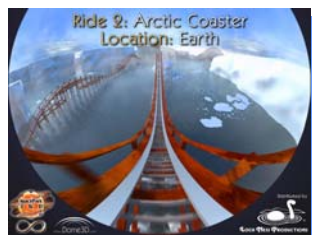

© 2014 Dome3D LLC

SpacePark360: Infinity

More out-of-this-world theme park rides,
at more exotic locales — and more
rockin' new Geodesium music!

SpacePark360: Infinity is an amazing immersive entertainment show for full-dome theaters — an amusement park with its rides placed throughout the solar system, and beyond. It's an E-Ticket ride of astronomical proportions, building on the success of its predecessor show, *SpacePark360: Geodesium Edition*. Even if you're a theme park ride aficionado, you'll marvel at the scale of these monumental rides... set on such amazing out-of-this-world locations.