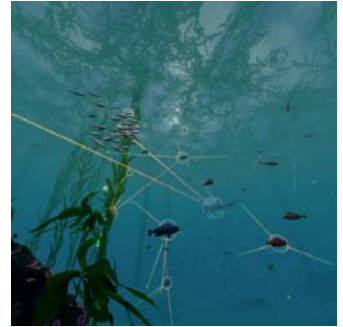

In the California Academy of Sciences' 2015 original planetarium show, **Habitat Earth**, discover what it means to live in today's connected world.

Through stunning visualizations of the natural world, dive below the ocean's surface to explore the dynamic relationships found in kelp forest ecosystems, travel beneath the forest floor to see how Earth's tallest trees rely on tiny fungi to survive, and journey to new heights to witness the intricate intersection between human and ecological networks.

Narrated by Academy award-winning actor Frances McDormand, this 2015 show from the Morrison Planetarium features stunning visualizations of both biological and human-built networks (and of how they intersect), taking show-goers on an incredible, immersive journey through the interconnectedness of life on Earth.