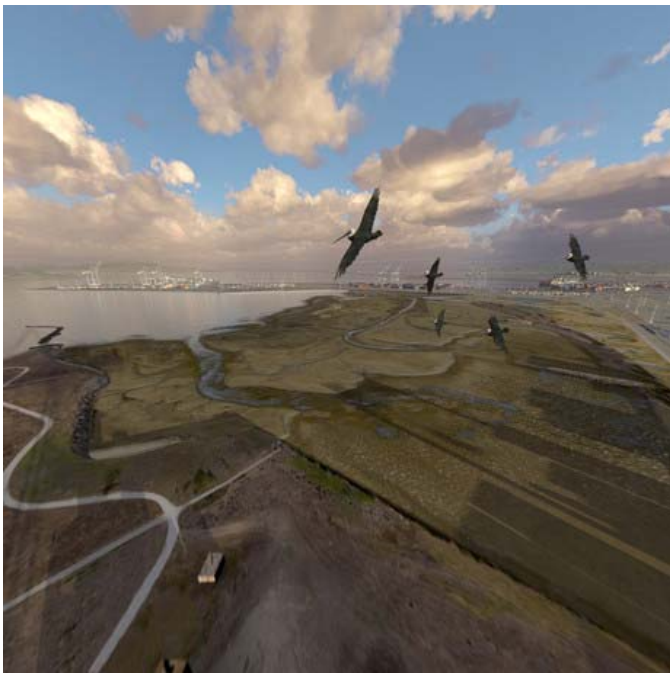

# Habitat Earth

In the California Academy of Sciences' 2015 original planetarium show, **Habitat Earth**, discover what it means to live in today's connected world.

Through stunning visualizations of the natural world, dive below the ocean's surface to explore the dynamic relationships found in kelp forest ecosystems, travel beneath the forest floor to see how Earth's tallest trees rely on tiny fungi to survive, and journey to new heights to witness the intricate intersection between human and ecological networks.

Narrated by Academy award-winning actor Frances McDormand, this 2015 show from the Morrison Planetarium features stunning visualizations of both biological and human-built networks (and of how they intersect), taking show-goers on an incredible, immersive journey through the interconnectedness of life on Earth.

The show details the ways humans fit into this ever-evolving story of connection. And along the way, audiences will learn more about what we can do to ensure that our cohabitation with the natural world leaves a healthy, sustainable planet for generations to come.