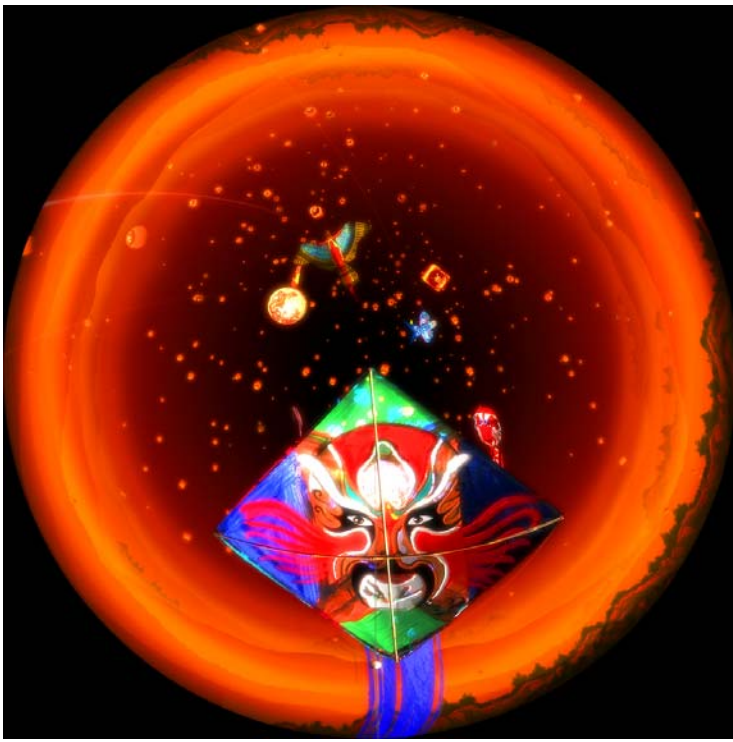

Now available from Loch Ness Productions!

HAVE YOU EVER DREAMT YOU WERE FLYING?

# DREAM TO FLY

AVAILABLE IN 3D AND 2D

Distributed by  
Loch Ness Productions

When Montgolfier took to the skies in a balloon, the dream finally became reality. The Wright Brothers swept us up to the sky, and started a revolution.

It wasn't long before our immense and challenging dreams of soaring through the air became an everyday occurrence. **Dream To Fly** is a poetic and touching story of aviation's development through the ages. It presents the significant milestones on our route to conquering the skies — both in terms of technological breakthroughs, as well as our perceptions of flying itself.

The production team at the Heavens of Copernicus Planetarium use gorgeous full-dome visuals, a full orchestral score composed specifically for the show, and an elegant, tinge-of-the-exotic narration by one of Poland's leading stage and screen actors, Danuta Stenka, to make **Dream To Fly** an emotional, exceptional and unforgettable experience. The attention to detail can be seen in the show's climatic WWII aerial battle; aviation enthusiasts will thrill to see how carefully the HOC animators modeled the actual aircraft flown in the dogfights.