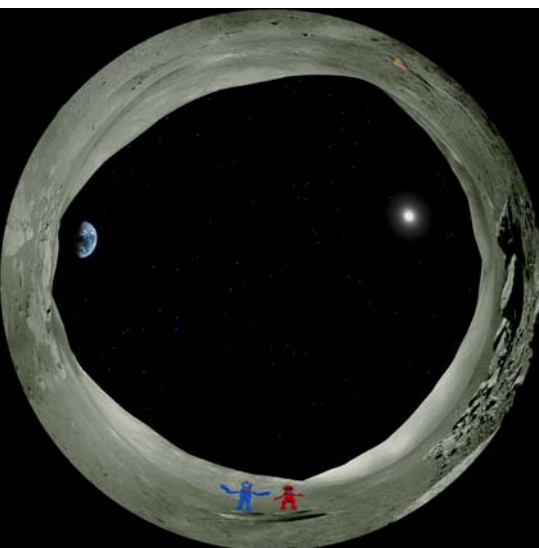

One World, One Sky

Big Bird's Adventure

One World, One Sky: Big Bird's Adventure

Big Bird, Elmo and their friend from China, Hu Hu Zhu, take viewers on a journey of discovery!

One World, One Sky is a production of Adler Planetarium, Sesame Workshop, Beijing Planetarium, and Liberty Science Center and was produced with major support from the National Science Foundation.

Together, they take an imaginary trip from Sesame Street to the moon, where they discover how different it is from Earth. Elmo and Hu Hu Zhu teach each other how to say simple words such as "star" and "moon" in their native languages.

When Elmo and Hu Hu Zhu "travel" to the moon, they discover some basic but surprising scientific facts. For example, they can't fly a kite there because there is no wind. The fuzzy friends then excitedly realize that children like to fly kites in both China and the United States! At the end of the show, Big Bird, Elmo, and Hu Hu Zhu pick a friendship star to remind them that no matter how far apart they might be, they can always look into the night sky and cherish their shared memories.

One World, One Sky is a brilliant spectacle of light and color as the furry friends watch the stars twinkle over Sesame Street. Children attending the show can interact as they watch, drawing constellations and counting the time it takes the sun to set. The show aims to nurture a child's natural sense of wonder about the night sky while forging cross-cultural connections, and bridging kids across nations through a common bond in learning about the sky together.